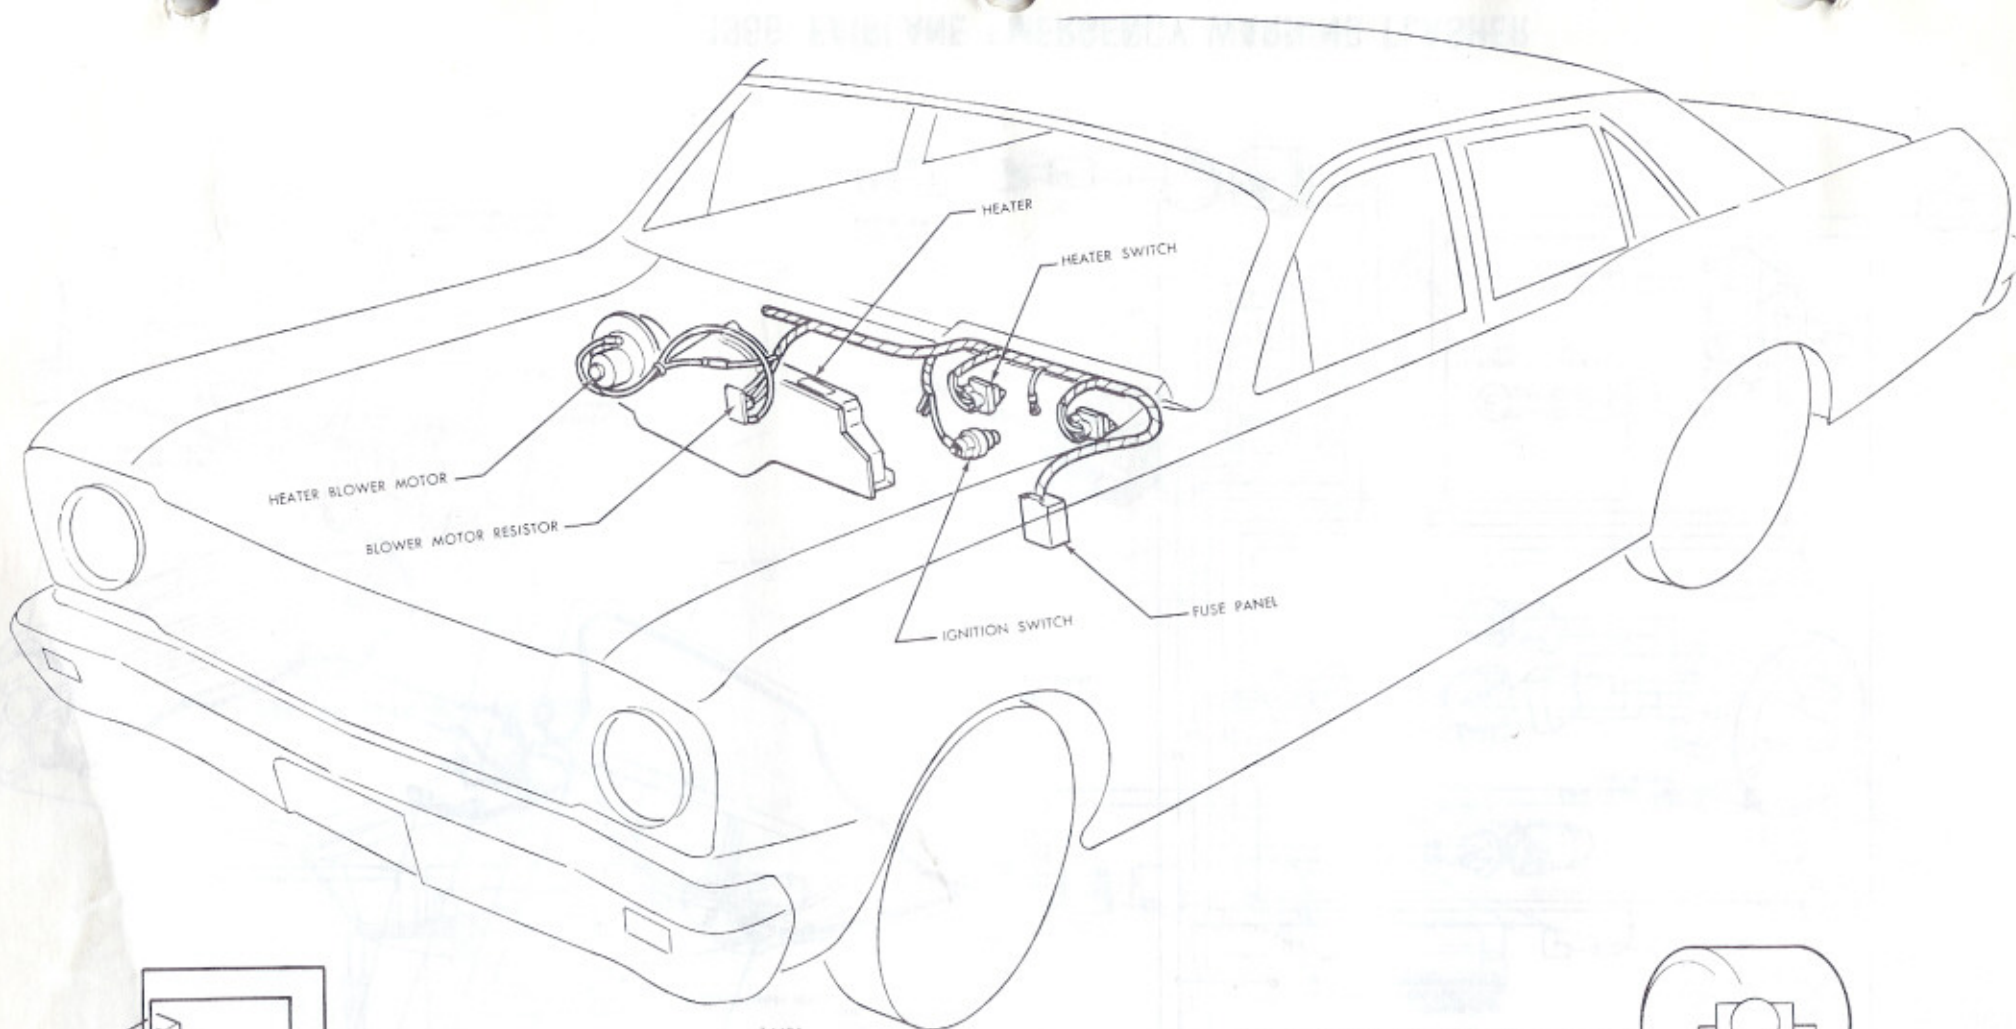

WIRING COLOR CODE	
57	BLACK
181	ORANGE
268	RED
269	BLUE
297	BLACK-GREEN
913	YELLOW

1966 FAIRLANE HEATER AND DEFROSTER