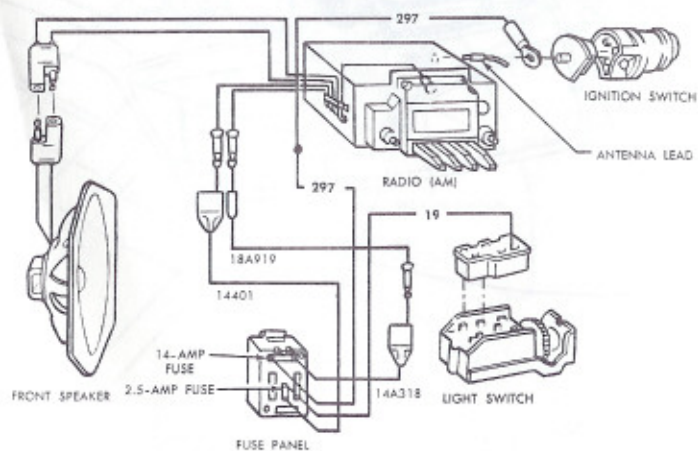

1966 FAIRLANE INTERIOR LIGHTING

WIRING COLOR CODE	
57	BLACK
181	ORANGE
268	RED
269	BLUE
297	BLACK-GREEN
913	YELLOW

1966 FAIRLANE HEATER AND DEFROSTER

1966 FAIRLANE EMERGENCY WARNING FLASHER

FRONT SPEAKER WITH AM RADIO

REAR SPEAKER WITH AM AND AM-FM RADIO RECEIVER

WIRING COLOR CODE	
19	BLUE-RED
297	BLACK-GREEN

1966 FAIRLANE SEAT BELT WARNING

WIRING COLOR CODES	
140	BLACK-RED
21	YELLOW
297	BLACK-GREEN
520	VIOLET
430	GREEN
●	SPLICE

1966 FAIRLANE IGNITION, STARTING, CHARGING AND GAUGES—6-AND 8-CYLINDER

1966 FAIRLANE OVERDRIVE

WIRING COLOR CODE	
102	WHITE
103	WHITE-RED
104	BLUE-ORANGE
105	RED-WHITE
106	BLUE
●	SPLICE