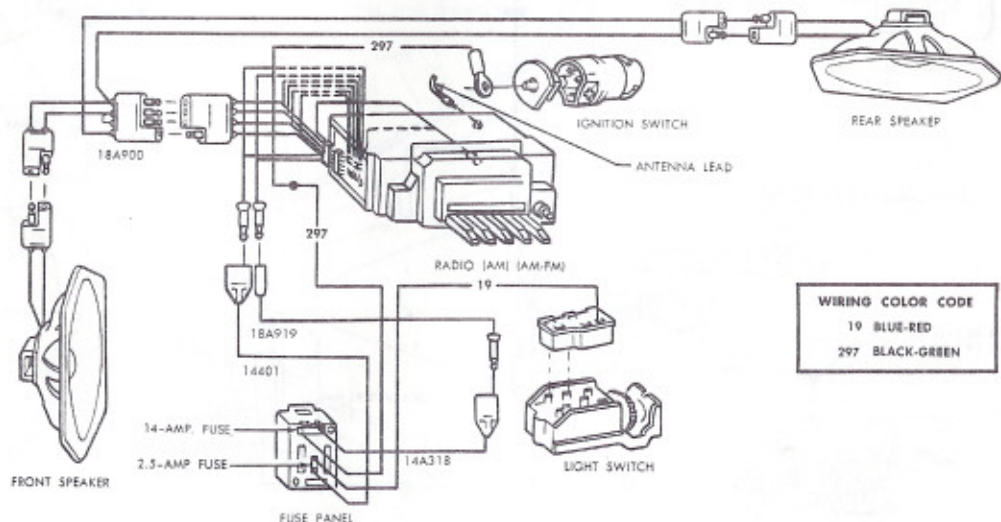

1966 FAIRLANE INTERIOR LIGHTING

WIRING COLOR CODE	
57	BLACK
181	ORANGE
268	RED
269	BLUE
297	BLACK-GREEN
913	YELLOW

1966 FAIRLANE HEATER AND DEFROSTER

1966 FAIRLANE EMERGENCY WARNING FLASHER

FRONT SPEAKER WITH AM RADIO

REAR SPEAKER WITH AM AND AM-FM RADIO RECEIVER

WIRING COLOR CODE	
19	BLUE-RED
297	BLACK-GREEN

1966 FAIRLANE SEAT BELT WARNING

WIRING COLOR CODES	
140	BLACK-RED
21	YELLOW
297	BLACK-GREEN
520	VIOLET
430	GREEN
●	SPLICE