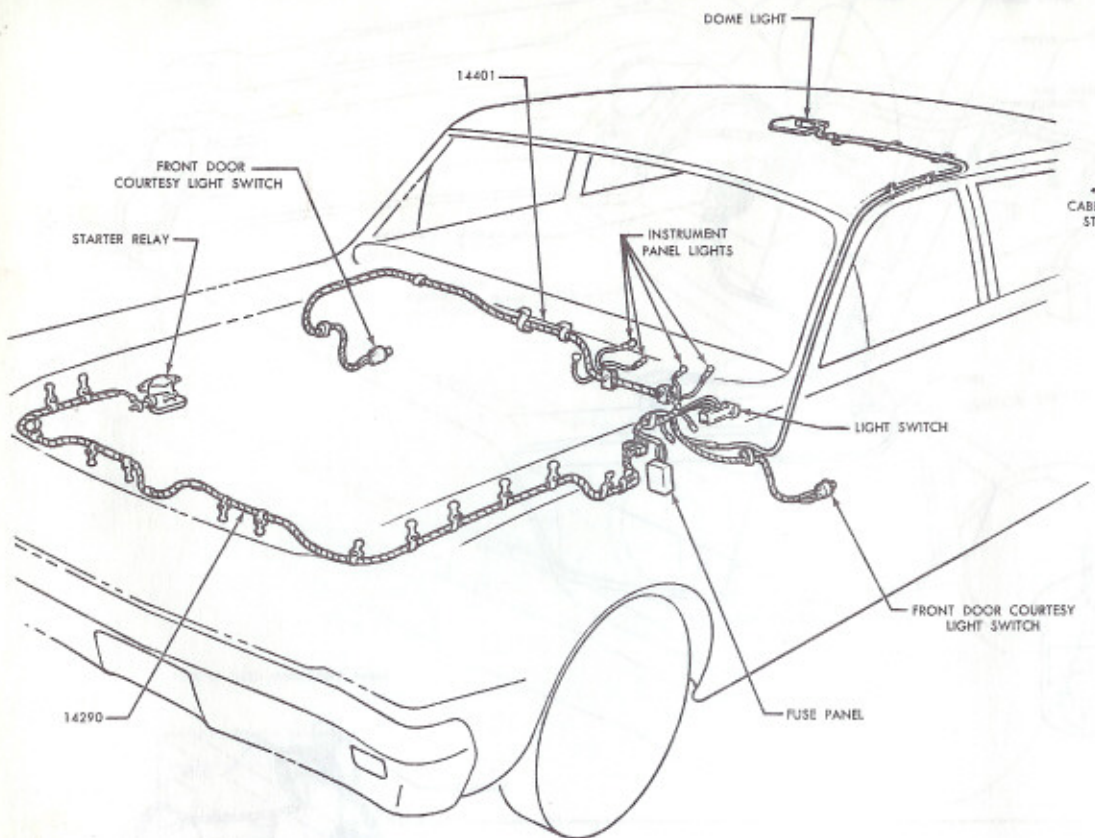

1966 FAIRLANE INTERIOR LIGHTING

WIRING COLOR CODE	
19	BLUE-RED
21	YELLOW
25	BLACK-ORANGE
57	38 BLACK
53	BLACK-BLUE
54	GREEN-YELLOW
●	SPLICE

1966 FAIRLANE INTERIOR LIGHTING