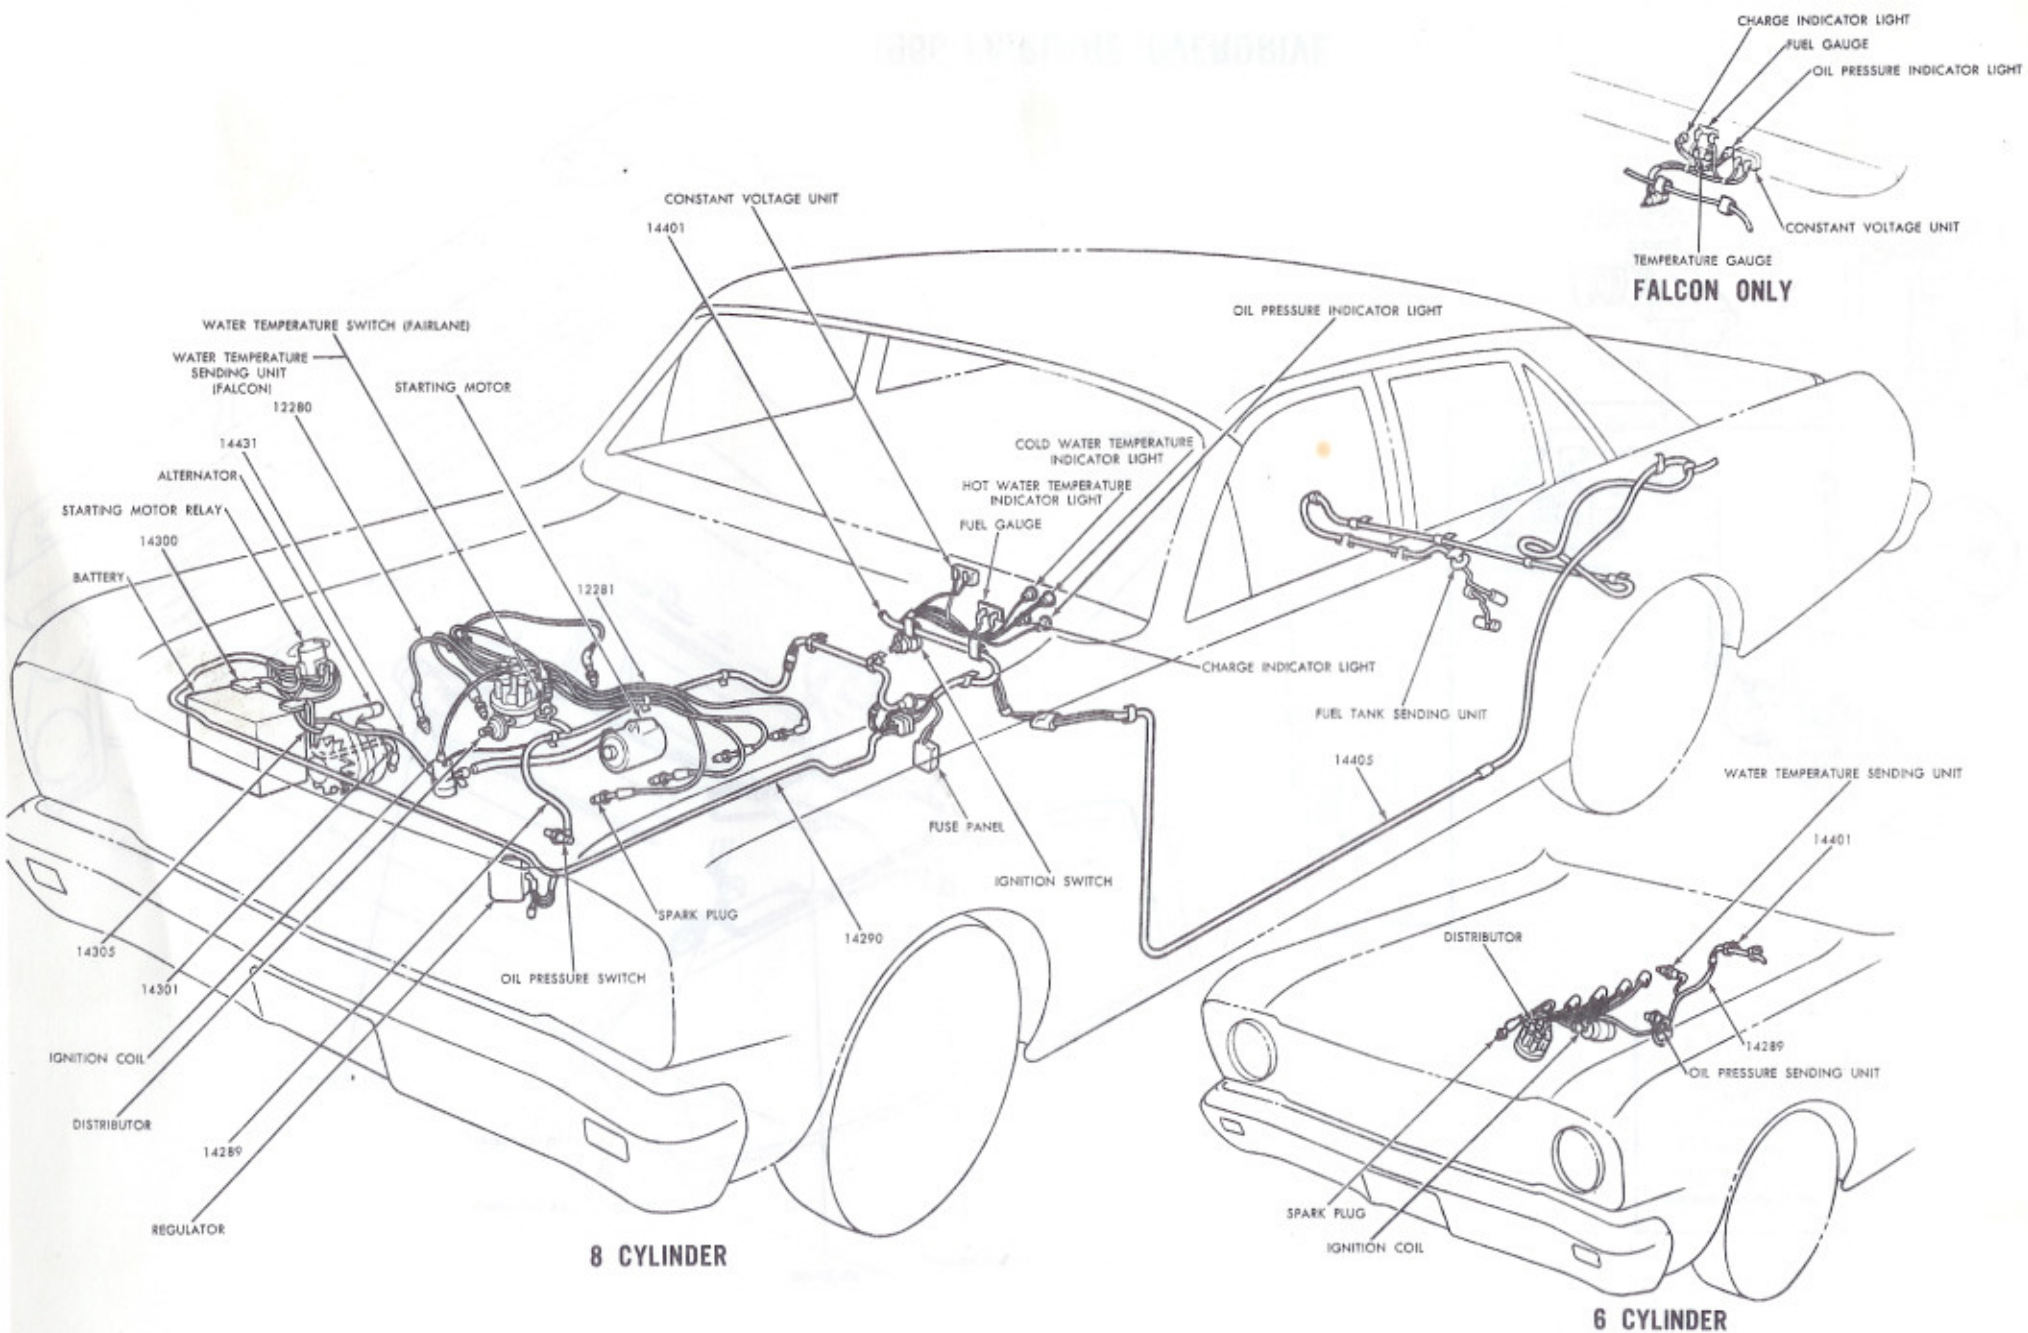

1966 *Fairlane*

WIRING

DIAGRAM

MANUAL

1966 FAIRLANE EXTERIOR LIGHTING, TURN SIGNALS AND HORNS

WIRING COLOR CODE						
49	2	WHITE-BLUE	34	12	GREEN-BLACK	
50	3	GREEN-WHITE	57	38	14	BLACK
5		ORANGE-BLUE	15		RED-YELLOW	
13	7	RED-BLACK	460	21	YELLOW	
8		ORANGE-YELLOW	25		BLACK-ORANGE	
9		GREEN-ORANGE	44		BLUE	
10		GREEN-RED	297		BLACK-GREEN	
10A		GREEN	482		BLUE-YELLOW	
11		BLACK-YELLOW	●		SPLICE	

REAR SPEAKER WITH AM AND AM-FM RADIO RECEIVER

WIRING COLOR CODE	
19	BLUE-RED
297	BLACK-GREEN

1966 FAIRLANE SEAT BELT WARNING

WIRING COLOR CODES	
140	BLACK-RED
21	YELLOW
297	BLACK-GREEN
520	VIOLET
430	GREEN
●	SPLICE

1966 FAIRLANE IGNITION, STARTING, CHARGING AND GAUGES—6-AND 8-CYLINDER

1966 FAIRLANE OVERDRIVE

WIRING COLOR CODE	
102	WHITE
103	WHITE-RED
104	BLUE-ORANGE
105	RED-WHITE
106	BLUE
●	SPLICE