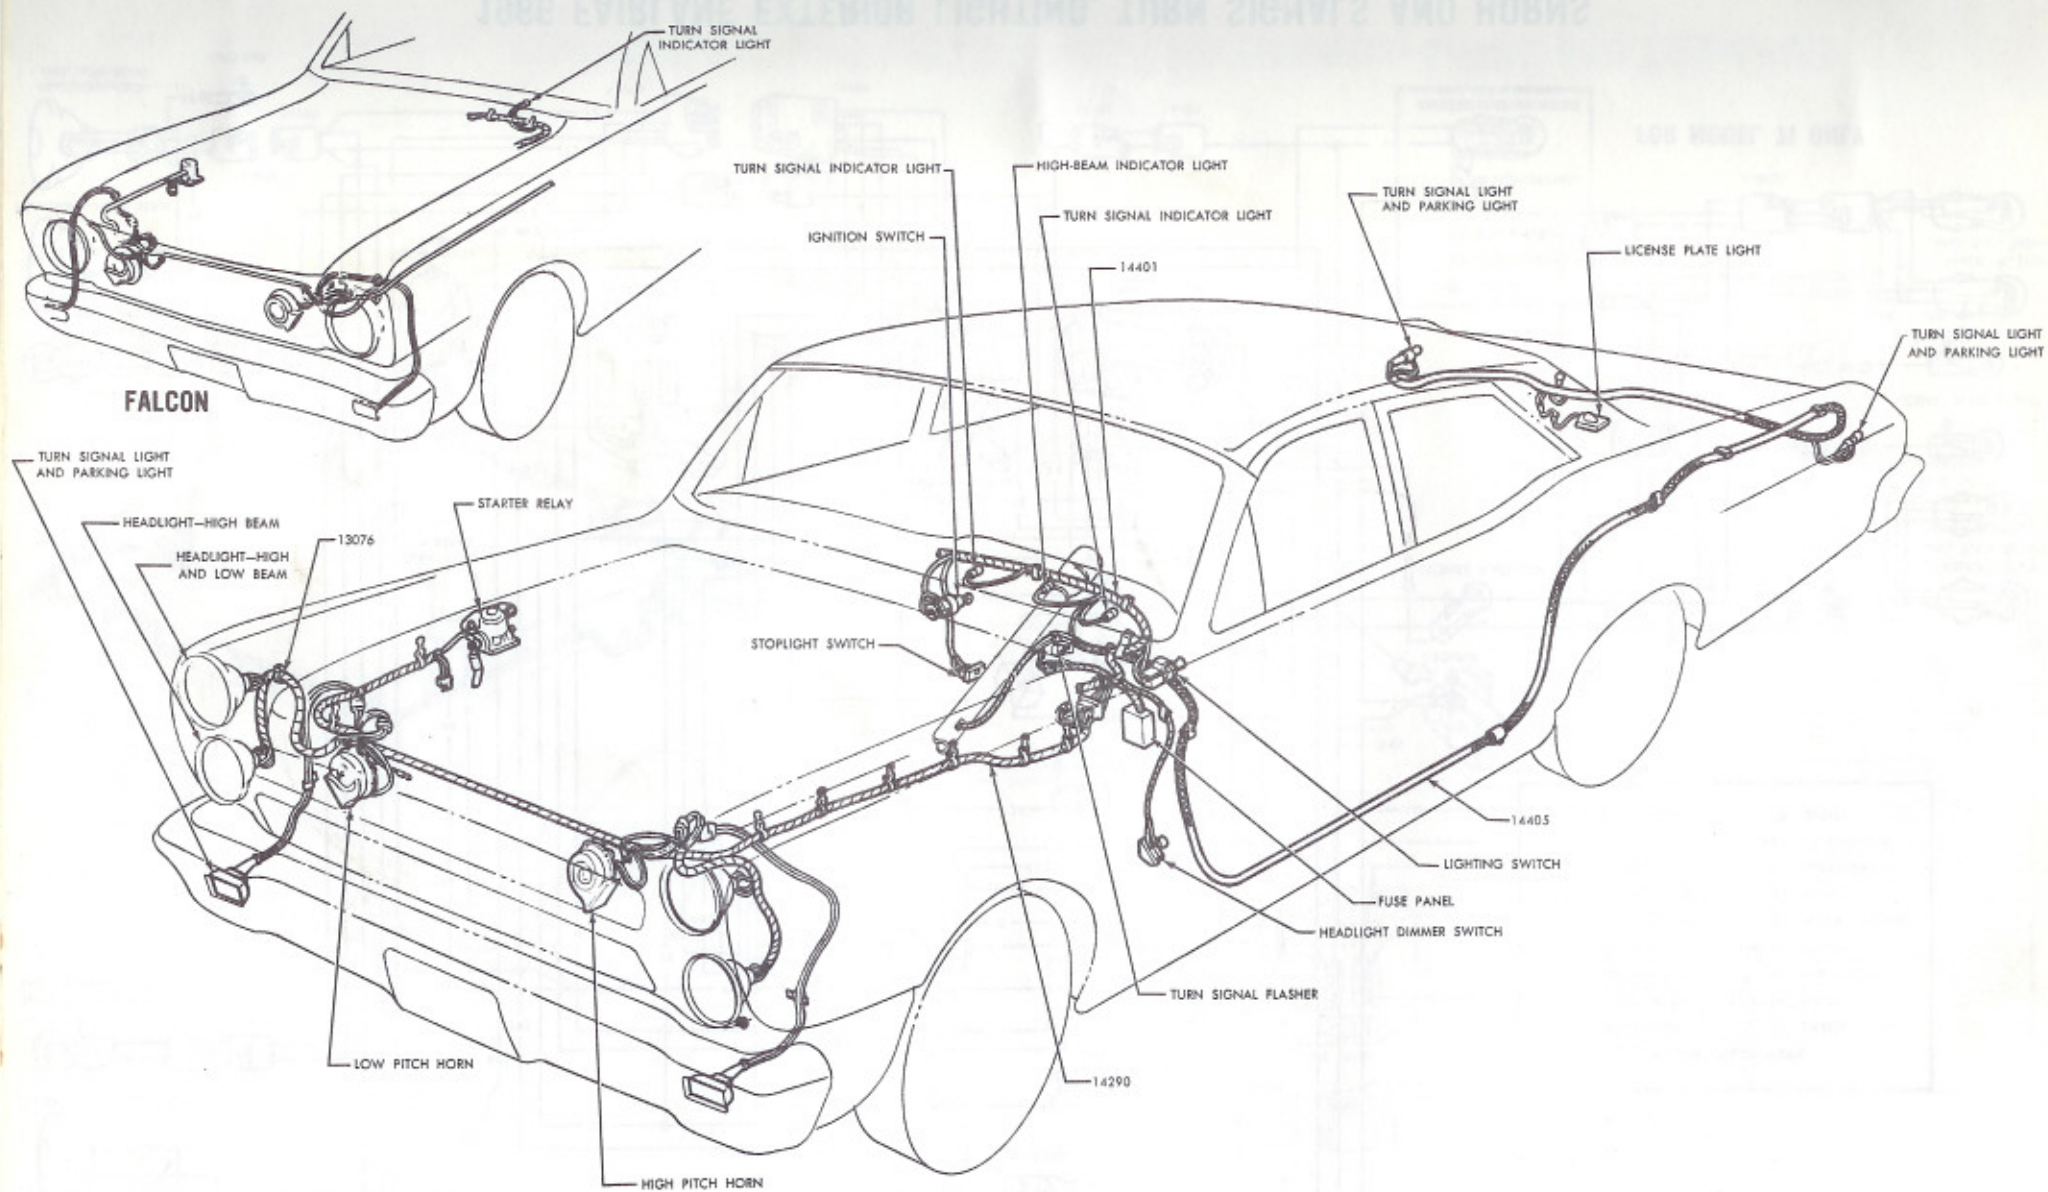

1966 *Fairlane*

WIRING

DIAGRAM

MANUAL

1966 FAIRLANE EXTERIOR LIGHTING, TURN SIGNALS AND HORNS

WIRING COLOR CODE						
49	2	WHITE-BLUE	34	12	GREEN-BLACK	
50	3	GREEN-WHITE	57	38	14	BLACK
5		ORANGE-BLUE	15		RED-YELLOW	
13	7	RED-BLACK	460	21	YELLOW	
8		ORANGE-YELLOW	25		BLACK-ORANGE	
9		GREEN-ORANGE	44		BLUE	
10		GREEN-RED	297		BLACK-GREEN	
10A		GREEN	482		BLUE-YELLOW	
11		BLACK-YELLOW	●		SPLICE	

FOR MODEL 71 ONLY

1966 FAIRLANE EXTERIOR LIGHTING, TURN SIGNALS AND HORNS

1966 FAIRLANE INTERIOR LIGHTING

WIRING COLOR CODE	
19	BLUE-RED
21	YELLOW
25	BLACK-ORANGE
57	38 BLACK
53	BLACK-BLUE
54	GREEN-YELLOW
●	SPLICE

REAR SPEAKER WITH AM AND AM-FM RADIO RECEIVER

WIRING COLOR CODE	
19	BLUE-RED
297	BLACK-GREEN

1966 FAIRLANE SEAT BELT WARNING

WIRING COLOR CODES	
140	BLACK-RED
21	YELLOW
297	BLACK-GREEN
520	VIOLET
430	GREEN
●	SPLICE

1966 FAIRLANE IGNITION, STARTING, CHARGING AND GAUGES—6-AND 8-CYLINDER

1966 FAIRLANE OVERDRIVE

WIRING COLOR CODE	
102	WHITE
103	WHITE-RED
104	BLUE-ORANGE
105	RED-WHITE
106	BLUE
●	SPLICE