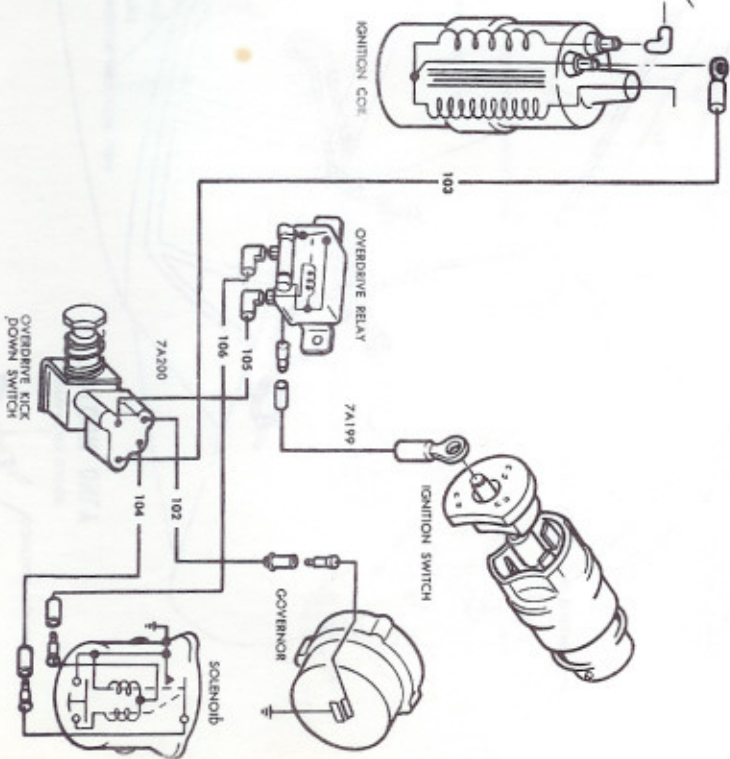

REAR SPEAKER WITH AM AND AM-FM RADIO RECEIVER

WIRING COLOR CODE	
19	BLUE-RED
297	BLACK-GREEN

1966 FAIRLANE SEAT BELT WARNING

WIRING COLOR CODES	
140	BLACK-RED
21	YELLOW
297	BLACK-GREEN
520	VIOLET
430	GREEN
●	SPLICE

1966 FAIRLANE IGNITION, STARTING, CHARGING AND GAUGES—6-AND 8-CYLINDER

1966 FAIRLANE OVERDRIVE

WIRING COLOR CODE	
102	WHITE
103	WHITE-RED
104	BLUE-ORANGE
105	RED-WHITE
106	BLUE
●	SPLICE