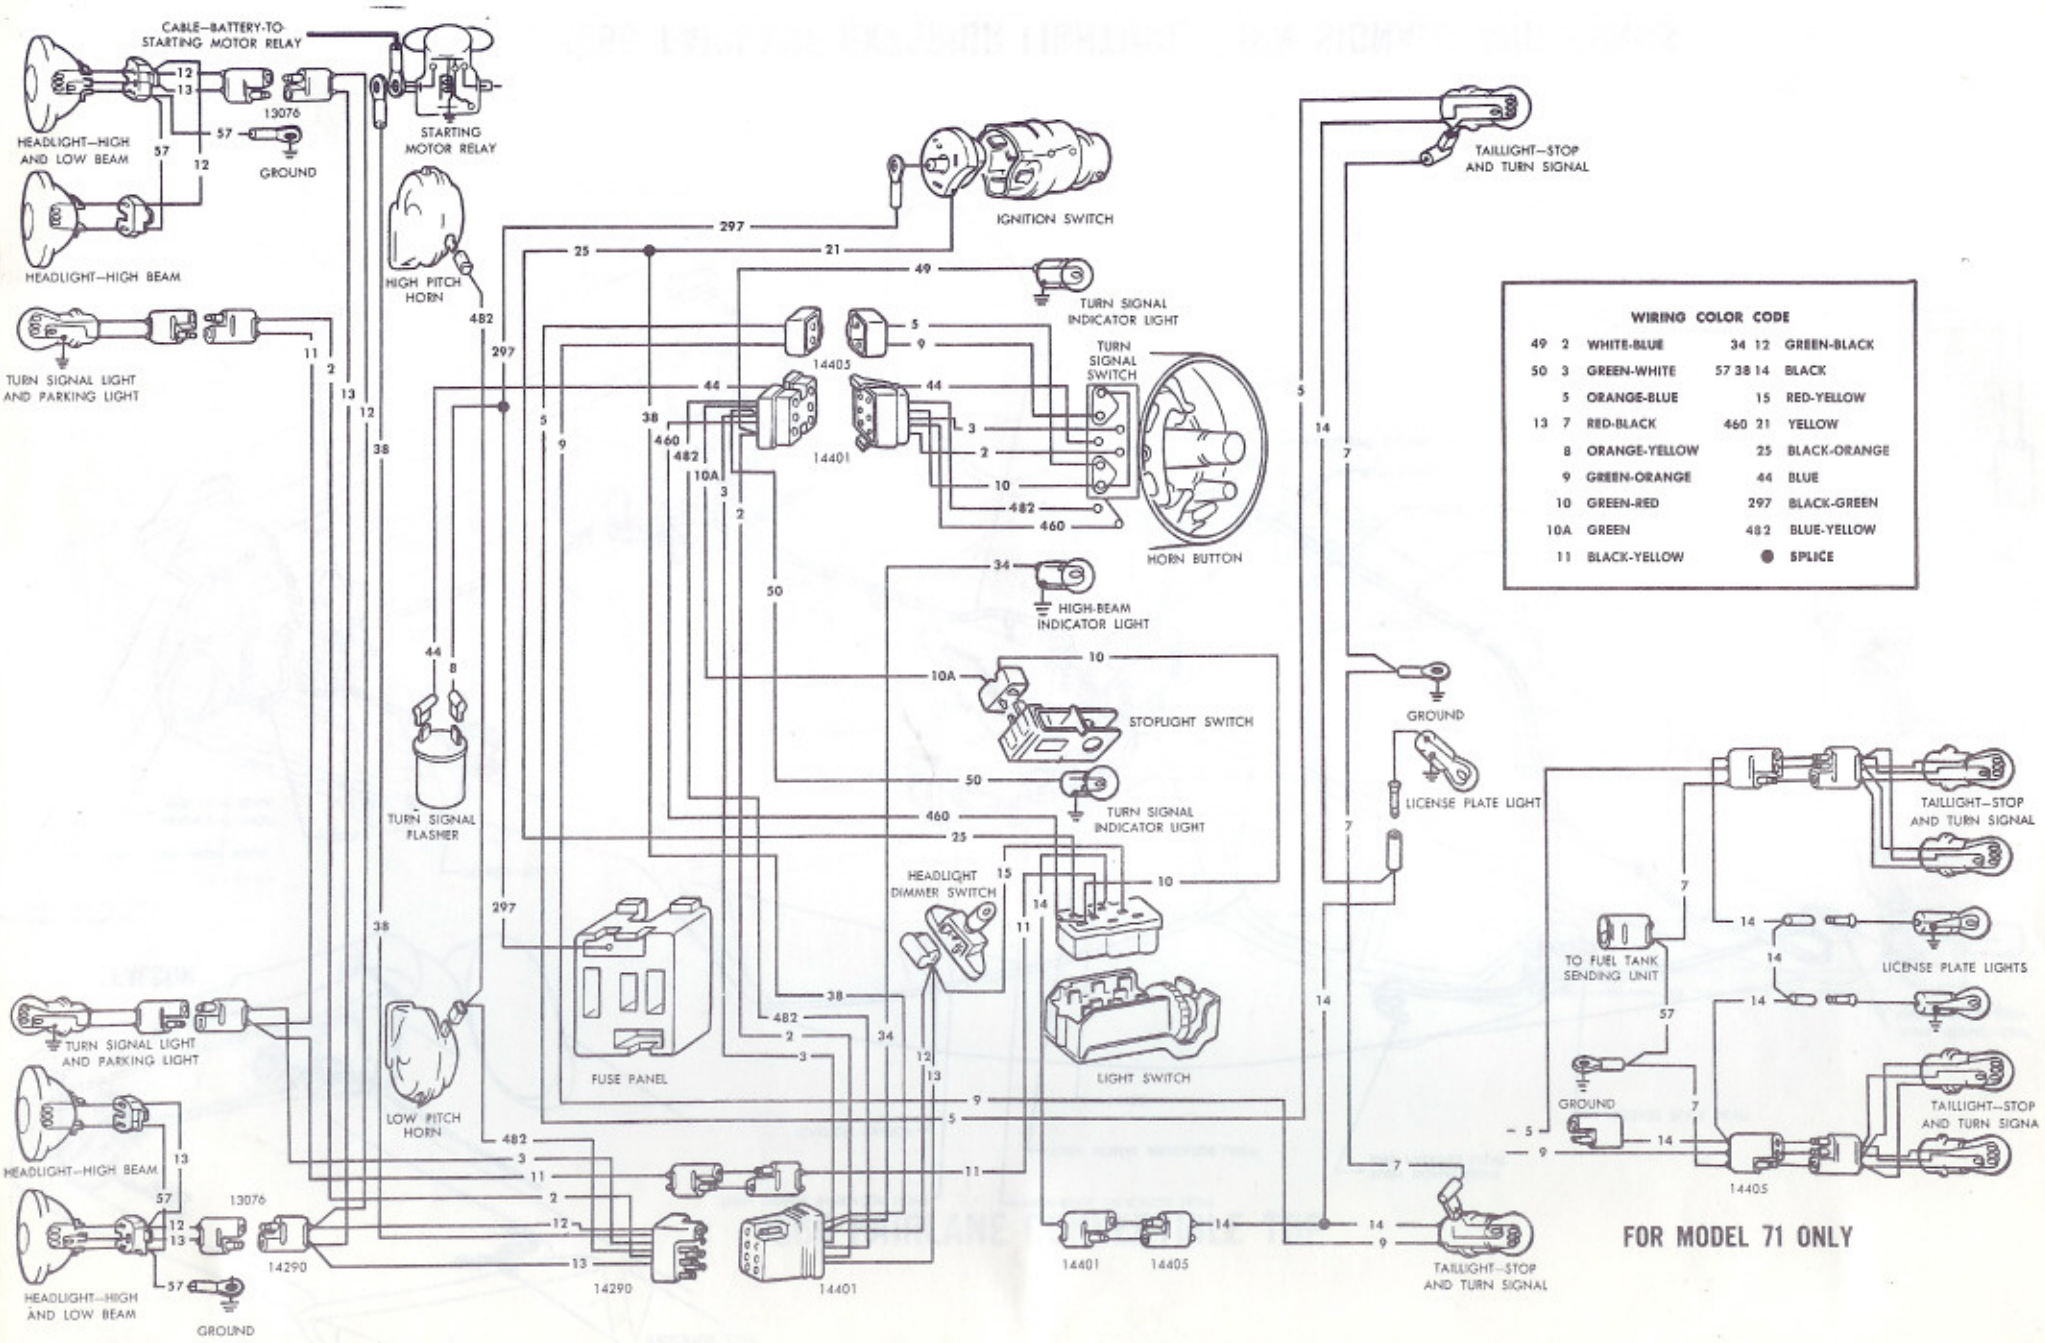

1966 *Fairlane*

WIRING

DIAGRAM

MANUAL

1966 FAIRLANE EXTERIOR LIGHTING, TURN SIGNALS AND HORNS

WIRING COLOR CODE						
49	2	WHITE-BLUE	34	12	GREEN-BLACK	
50	3	GREEN-WHITE	57	38	14	BLACK
5		ORANGE-BLUE	15		RED-YELLOW	
13	7	RED-BLACK	460	21	YELLOW	
8		ORANGE-YELLOW	25		BLACK-ORANGE	
9		GREEN-ORANGE	44		BLUE	
10		GREEN-RED	297		BLACK-GREEN	
10A		GREEN	482		BLUE-YELLOW	
11		BLACK-YELLOW	●		SPLICE	

FOR MODEL 71 ONLY

1966 FAIRLANE EXTERIOR LIGHTING, TURN SIGNALS AND HORNS

1966 FAIRLANE INTERIOR LIGHTING

WIRING COLOR CODE	
19	BLUE-RED
21	YELLOW
25	BLACK-ORANGE
57	38 BLACK
53	BLACK-BLUE
54	GREEN-YELLOW
●	SPLICE

REAR SPEAKER WITH AM AND AM-FM RADIO RECEIVER

WIRING COLOR CODE	
19	BLUE-RED
297	BLACK-GREEN

1966 FAIRLANE SEAT BELT WARNING

WIRING COLOR CODES	
140	BLACK-RED
21	YELLOW
297	BLACK-GREEN
520	VIOLET
430	GREEN
●	SPLICE

1966 FAIRLANE IGNITION, STARTING, CHARGING AND GAUGES—6-AND 8-CYLINDER

1966 FAIRLANE OVERDRIVE

WIRING COLOR CODE	
102	WHITE
103	WHITE-RED
104	BLUE-ORANGE
105	RED-WHITE
106	BLUE
●	SPLICE