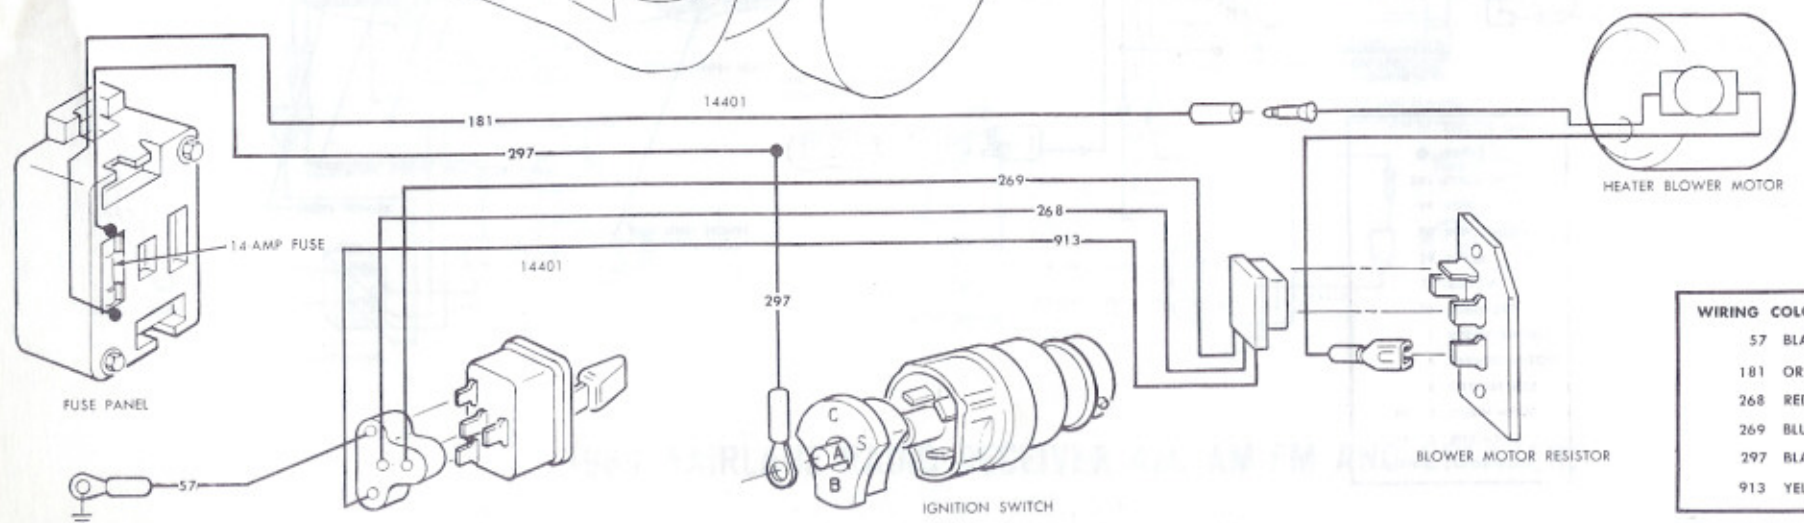

WIRING COLOR CODE	
57	BLACK
181	ORANGE
268	RED
269	BLUE
297	BLACK-GREEN
913	YELLOW

1966 FAIRLANE HEATER AND DEFROSTER