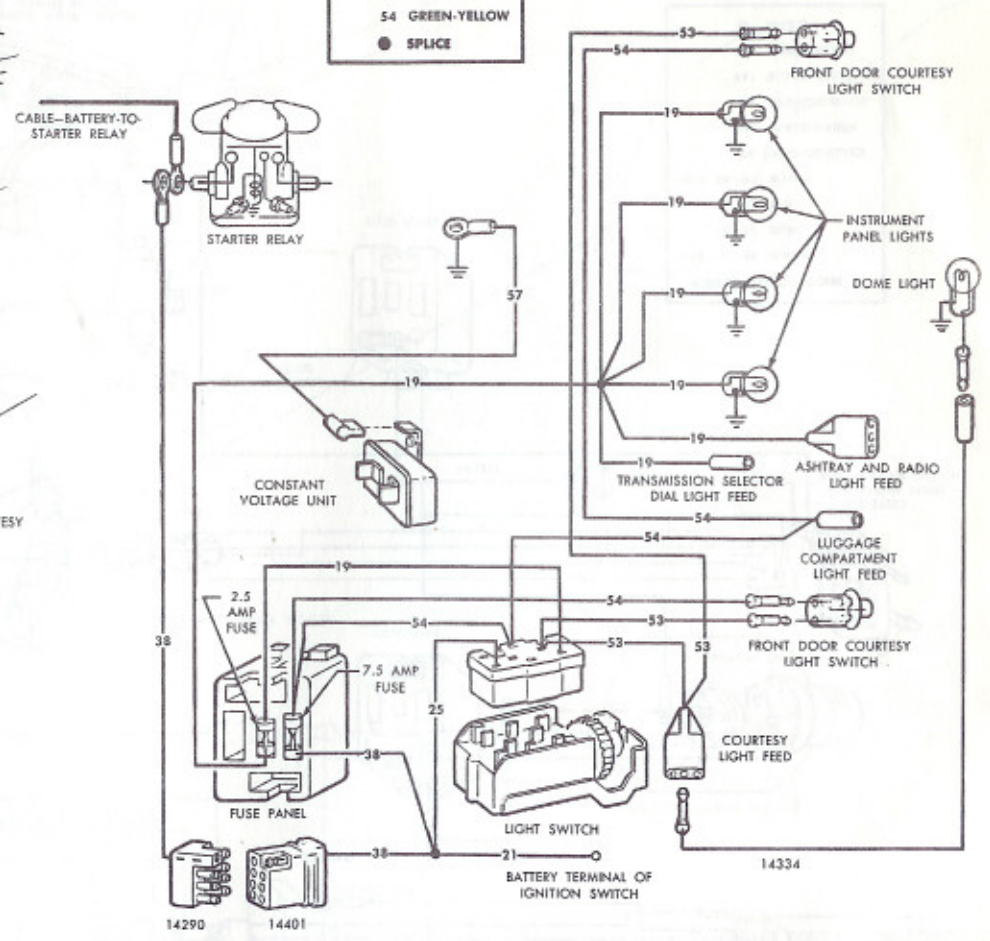

1966 *Fairlane*

WIRING

DIAGRAM

MANUAL

1966 FAIRLANE EXTERIOR LIGHTING, TURN SIGNALS AND HORNS

WIRING COLOR CODE						
49	2	WHITE-BLUE	34	12	GREEN-BLACK	
50	3	GREEN-WHITE	57	38	14	BLACK
5		ORANGE-BLUE	15		RED-YELLOW	
13	7	RED-BLACK	460	21	YELLOW	
8		ORANGE-YELLOW	25		BLACK-ORANGE	
9		GREEN-ORANGE	44		BLUE	
10		GREEN-RED	297		BLACK-GREEN	
10A		GREEN	482		BLUE-YELLOW	
11		BLACK-YELLOW	●		SPLICE	

FOR MODEL 71 ONLY

1966 FAIRLANE EXTERIOR LIGHTING, TURN SIGNALS AND HORNS

1966 FAIRLANE INTERIOR LIGHTING

WIRING COLOR CODE	
19	BLUE-RED
21	YELLOW
25	BLACK-ORANGE
57	38 BLACK
53	BLACK-BLUE
54	GREEN-YELLOW
●	SPLICE

REAR SPEAKER WITH AM AND AM-FM RADIO RECEIVER

WIRING COLOR CODE	
19	BLUE-RED
297	BLACK-GREEN

1966 FAIRLANE SEAT BELT WARNING

WIRING COLOR CODES	
140	BLACK-RED
21	YELLOW
297	BLACK-GREEN
520	VIOLET
430	GREEN
●	SPLICE

1966 FAIRLANE IGNITION, STARTING, CHARGING AND GAUGES—6-AND 8-CYLINDER

1966 FAIRLANE OVERDRIVE

WIRING COLOR CODE	
102	WHITE
103	WHITE-RED
104	BLUE-ORANGE
105	RED-WHITE
106	BLUE
●	SPLICE