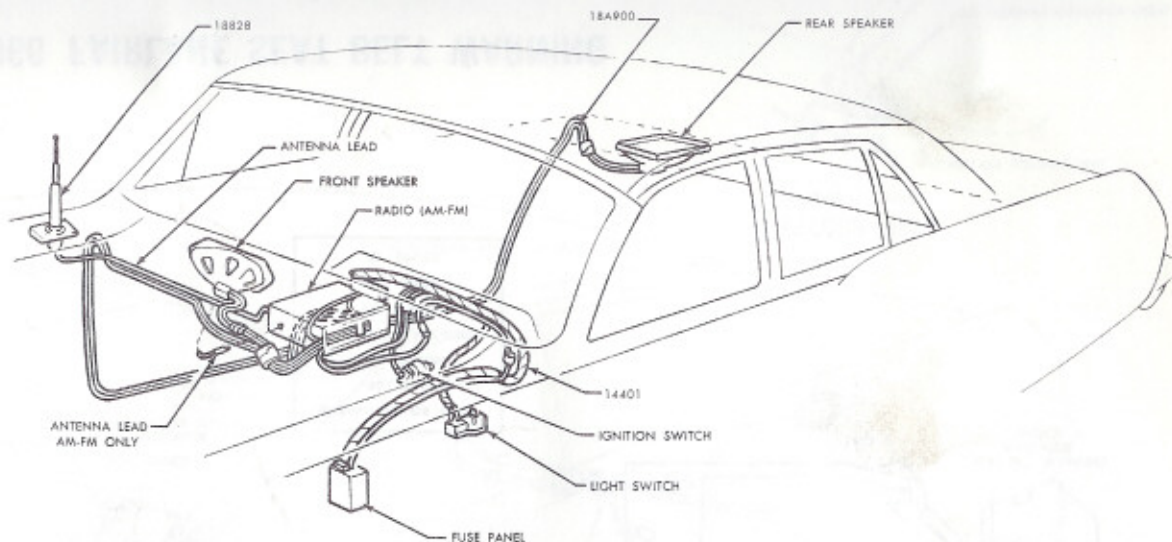

1966 FAIRLANE INTERIOR LIGHTING

WIRING COLOR CODE	
57	BLACK
181	ORANGE
268	RED
269	BLUE
297	BLACK-GREEN
913	YELLOW

1966 FAIRLANE HEATER AND DEFROSTER

1966 FAIRLANE EMERGENCY WARNING FLASHER

FRONT SPEAKER WITH AM RADIO

REAR SPEAKER WITH AM AND AM-FM RADIO RECEIVER

WIRING COLOR CODE	
19	BLUE-RED
297	BLACK-GREEN

1966 FAIRLANE SEAT BELT WARNING

WIRING COLOR CODES	
140	BLACK-RED
21	YELLOW
297	BLACK-GREEN
520	VIOLET
430	GREEN
●	SPLICE