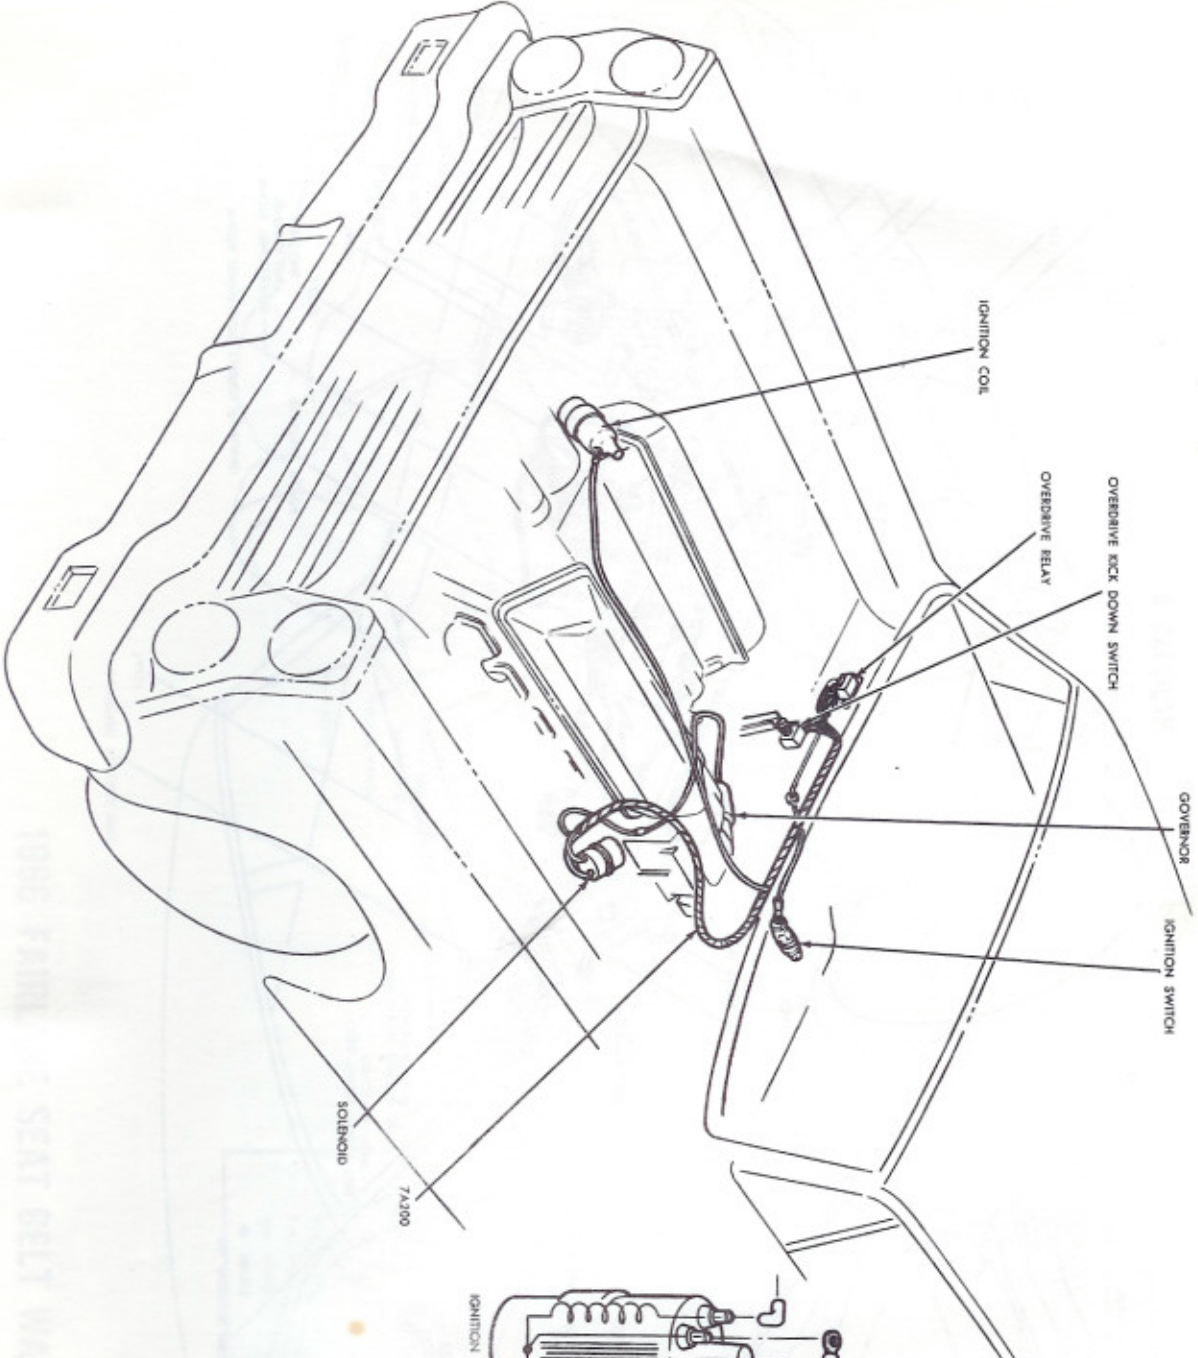

1966 FAIRLANE OVERDRIVE

WIRING COLOR CODE	
102	WHITE
103	WHITE-RED
104	BLUE-ORANGE
105	RED-WHITE
106	BLUE
●	SPLICE