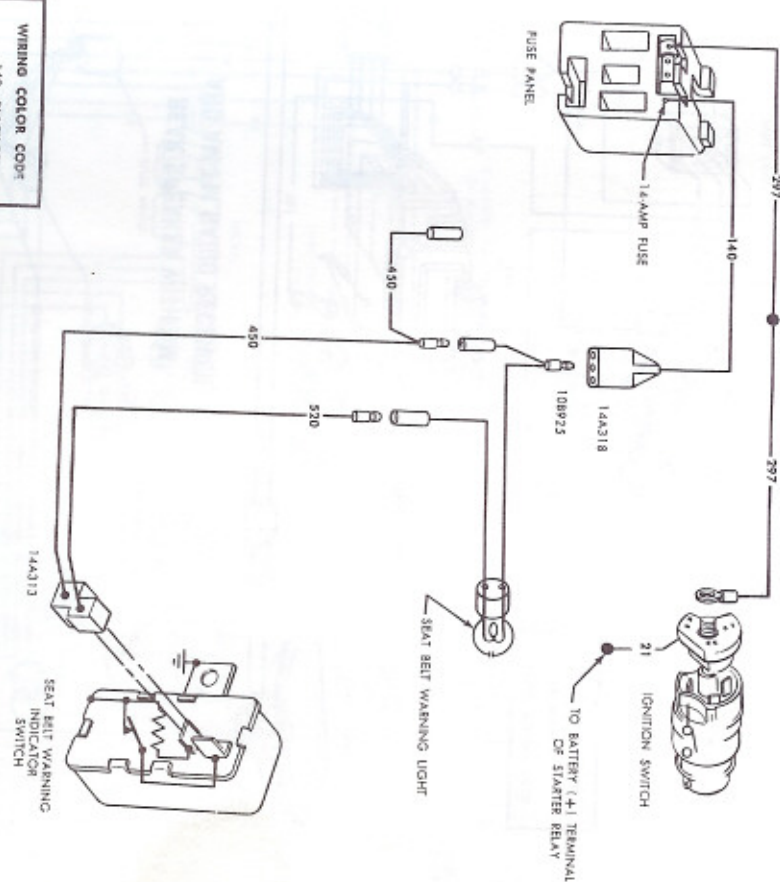

1966 *Fairlane*

WIRING

DIAGRAM

MANUAL

1966 FAIRLANE EXTERIOR LIGHTING, TURN SIGNALS AND HORNS

WIRING COLOR CODE						
49	2	WHITE-BLUE	34	12	GREEN-BLACK	
50	3	GREEN-WHITE	57	38	14	BLACK
5		ORANGE-BLUE	15		RED-YELLOW	
13	7	RED-BLACK	460	21	YELLOW	
8		ORANGE-YELLOW	25		BLACK-ORANGE	
9		GREEN-ORANGE	44		BLUE	
10		GREEN-RED	297		BLACK-GREEN	
10A		GREEN	482		BLUE-YELLOW	
11		BLACK-YELLOW	●		SPLICE	

1966 FAIRLANE INTERIOR LIGHTING

WIRING COLOR CODE	
57	BLACK
181	ORANGE
268	RED
269	BLUE
297	BLACK-GREEN
913	YELLOW

1966 FAIRLANE HEATER AND DEFROSTER

1966 FAIRLANE EMERGENCY WARNING FLASHER

FRONT SPEAKER WITH AM RADIO

REAR SPEAKER WITH AM AND AM-FM RADIO RECEIVER

WIRING COLOR CODE	
19	BLUE-RED
297	BLACK-GREEN

1966 FAIRLANE SEAT BELT WARNING

WIRING COLOR CODES	
140	BLACK-RED
21	YELLOW
297	BLACK-GREEN
520	VIOLET
430	GREEN
●	SPLICE

1966 FAIRLANE IGNITION, STARTING, CHARGING AND GAUGES—6-AND 8-CYLINDER

1966 FAIRLANE OVERDRIVE

WIRING COLOR CODE	
102	WHITE
103	WHITE-RED
104	BLUE-ORANGE
105	RED-WHITE
106	BLUE
●	SPLICE