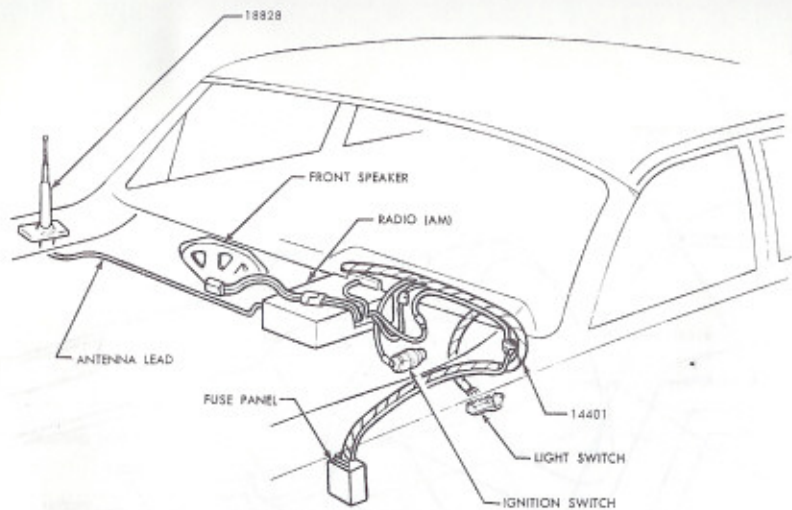

1966 FAIRLANE INTERIOR LIGHTING

WIRING COLOR CODE	
57	BLACK
181	ORANGE
268	RED
269	BLUE
297	BLACK-GREEN
913	YELLOW

1966 FAIRLANE HEATER AND DEFROSTER

1966 FAIRLANE EMERGENCY WARNING FLASHER

FRONT SPEAKER WITH AM RADIO