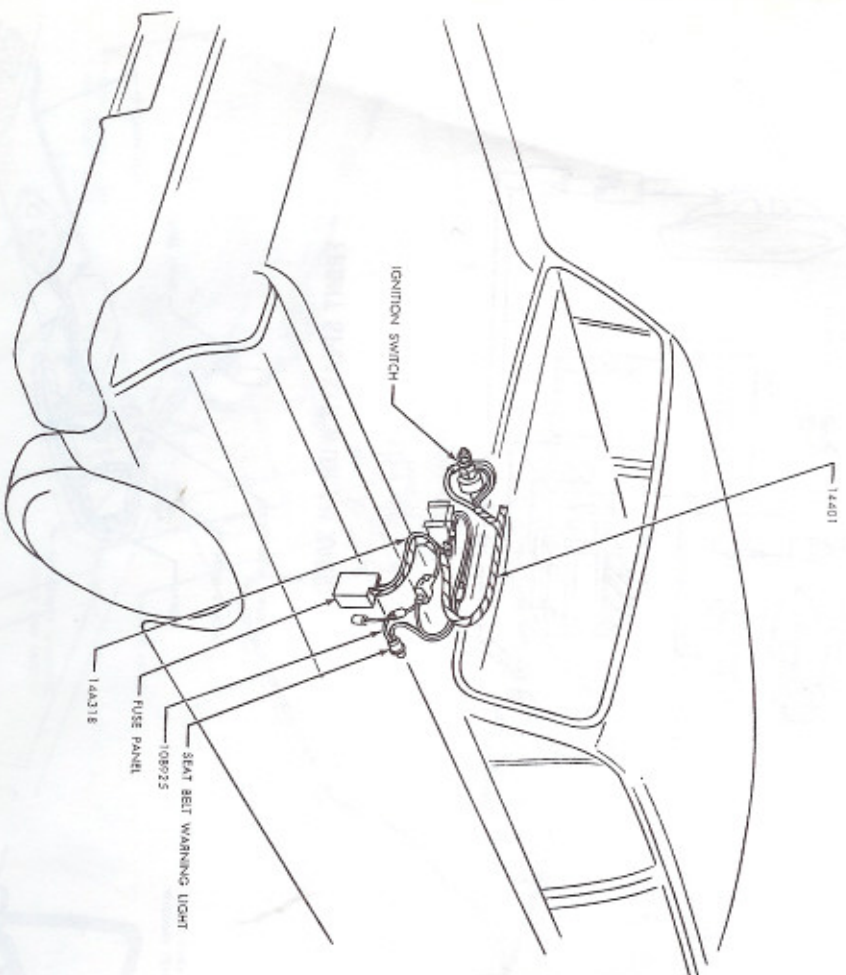

1966 *Fairlane*

WIRING

DIAGRAM

MANUAL

1966 FAIRLANE EXTERIOR LIGHTING, TURN SIGNALS AND HORNS

WIRING COLOR CODE						
49	2	WHITE-BLUE	34	12	GREEN-BLACK	
50	3	GREEN-WHITE	57	38	14	BLACK
5		ORANGE-BLUE	15		RED-YELLOW	
13	7	RED-BLACK	460	21	YELLOW	
8		ORANGE-YELLOW	25		BLACK-ORANGE	
9		GREEN-ORANGE	44		BLUE	
10		GREEN-RED	297		BLACK-GREEN	
10A		GREEN	482		BLUE-YELLOW	
11		BLACK-YELLOW	●		SPLICE	

1966 FAIRLANE INTERIOR LIGHTING

WIRING COLOR CODE	
57	BLACK
181	ORANGE
268	RED
269	BLUE
297	BLACK-GREEN
913	YELLOW

1966 FAIRLANE HEATER AND DEFROSTER

1966 FAIRLANE EMERGENCY WARNING FLASHER

FRONT SPEAKER WITH AM RADIO

REAR SPEAKER WITH AM AND AM-FM RADIO RECEIVER

WIRING COLOR CODE	
19	BLUE-RED
297	BLACK-GREEN

1966 FAIRLANE SEAT BELT WARNING

WIRING COLOR CODES	
140	BLACK-RED
21	YELLOW
297	BLACK-GREEN
520	VIOLET
430	GREEN
●	SPLICE