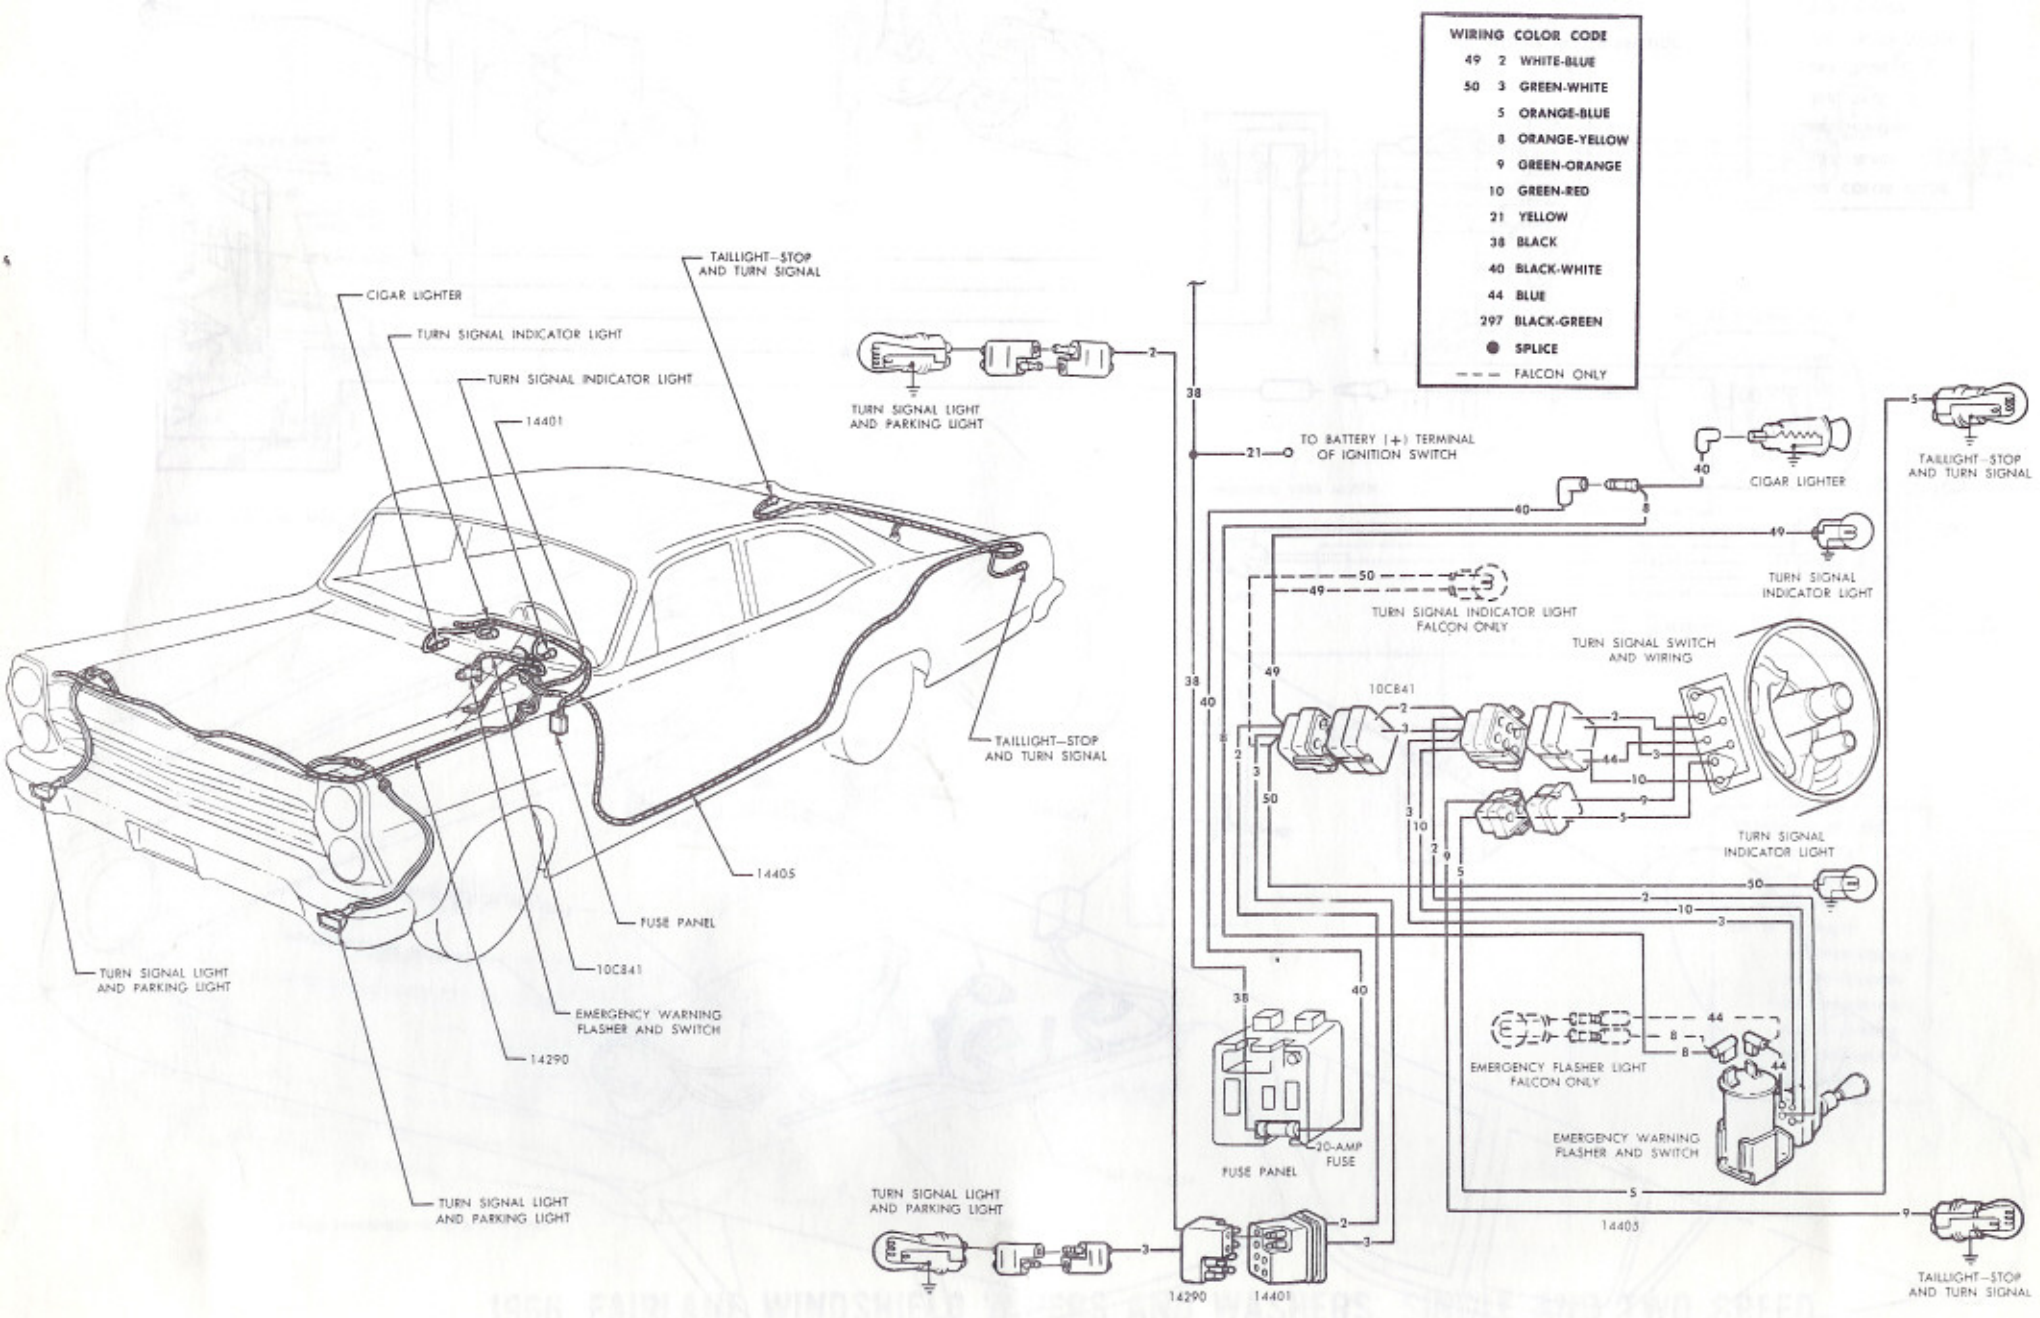

1966 FAIRLANE EMERGENCY WARNING FLASHER